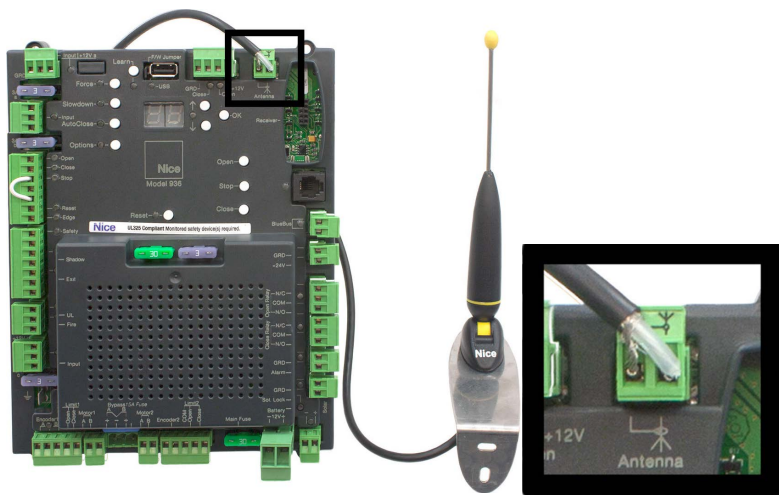

# Quick Install Guide For ABF/A Antenna to 936/1050 Control Board & FLOx2r Receiver

## 936 Control Board Connection

# 1050 Control Board Connection